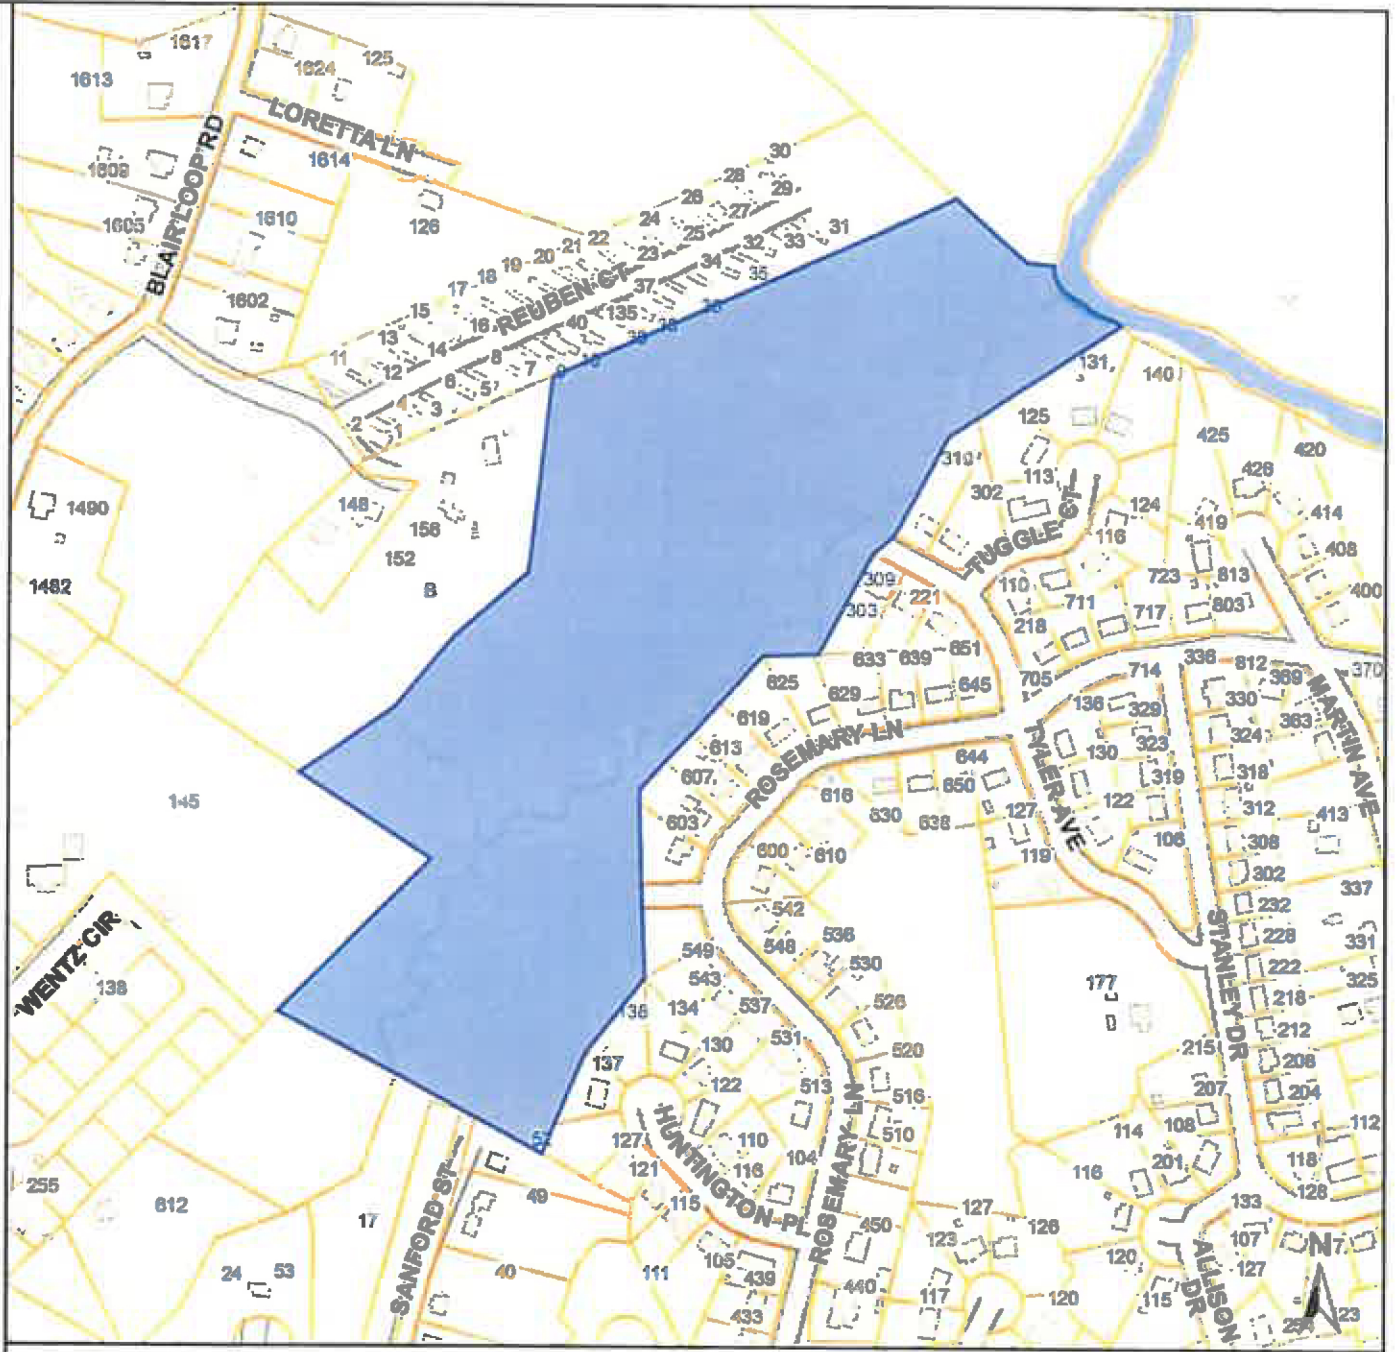

City of Danville

Legend

-  Buildings
-  Parcels
-  Historic_Districts
-  Downtown
-  Holbrook Ross
-  North Danville
-  Old West End
-  Tobacco Warehouse
- Street Names
- House Numbers

Feet

Map Scale: 1:4,000

DISCLAIMER: Information contained on this map is to be used for reference purposes only and the City of Danville is not responsible for any inaccuracies herein contained. The City of Danville makes no representation of warranty as to this map's accuracy, and in particular, its accuracy in labeling, dimensions, contours, property boundaries, or placement or location of any map features thereon. No responsibility is assumed for damages or other liabilities due to the accuracy, availability, use or misuse of the information herein provided.